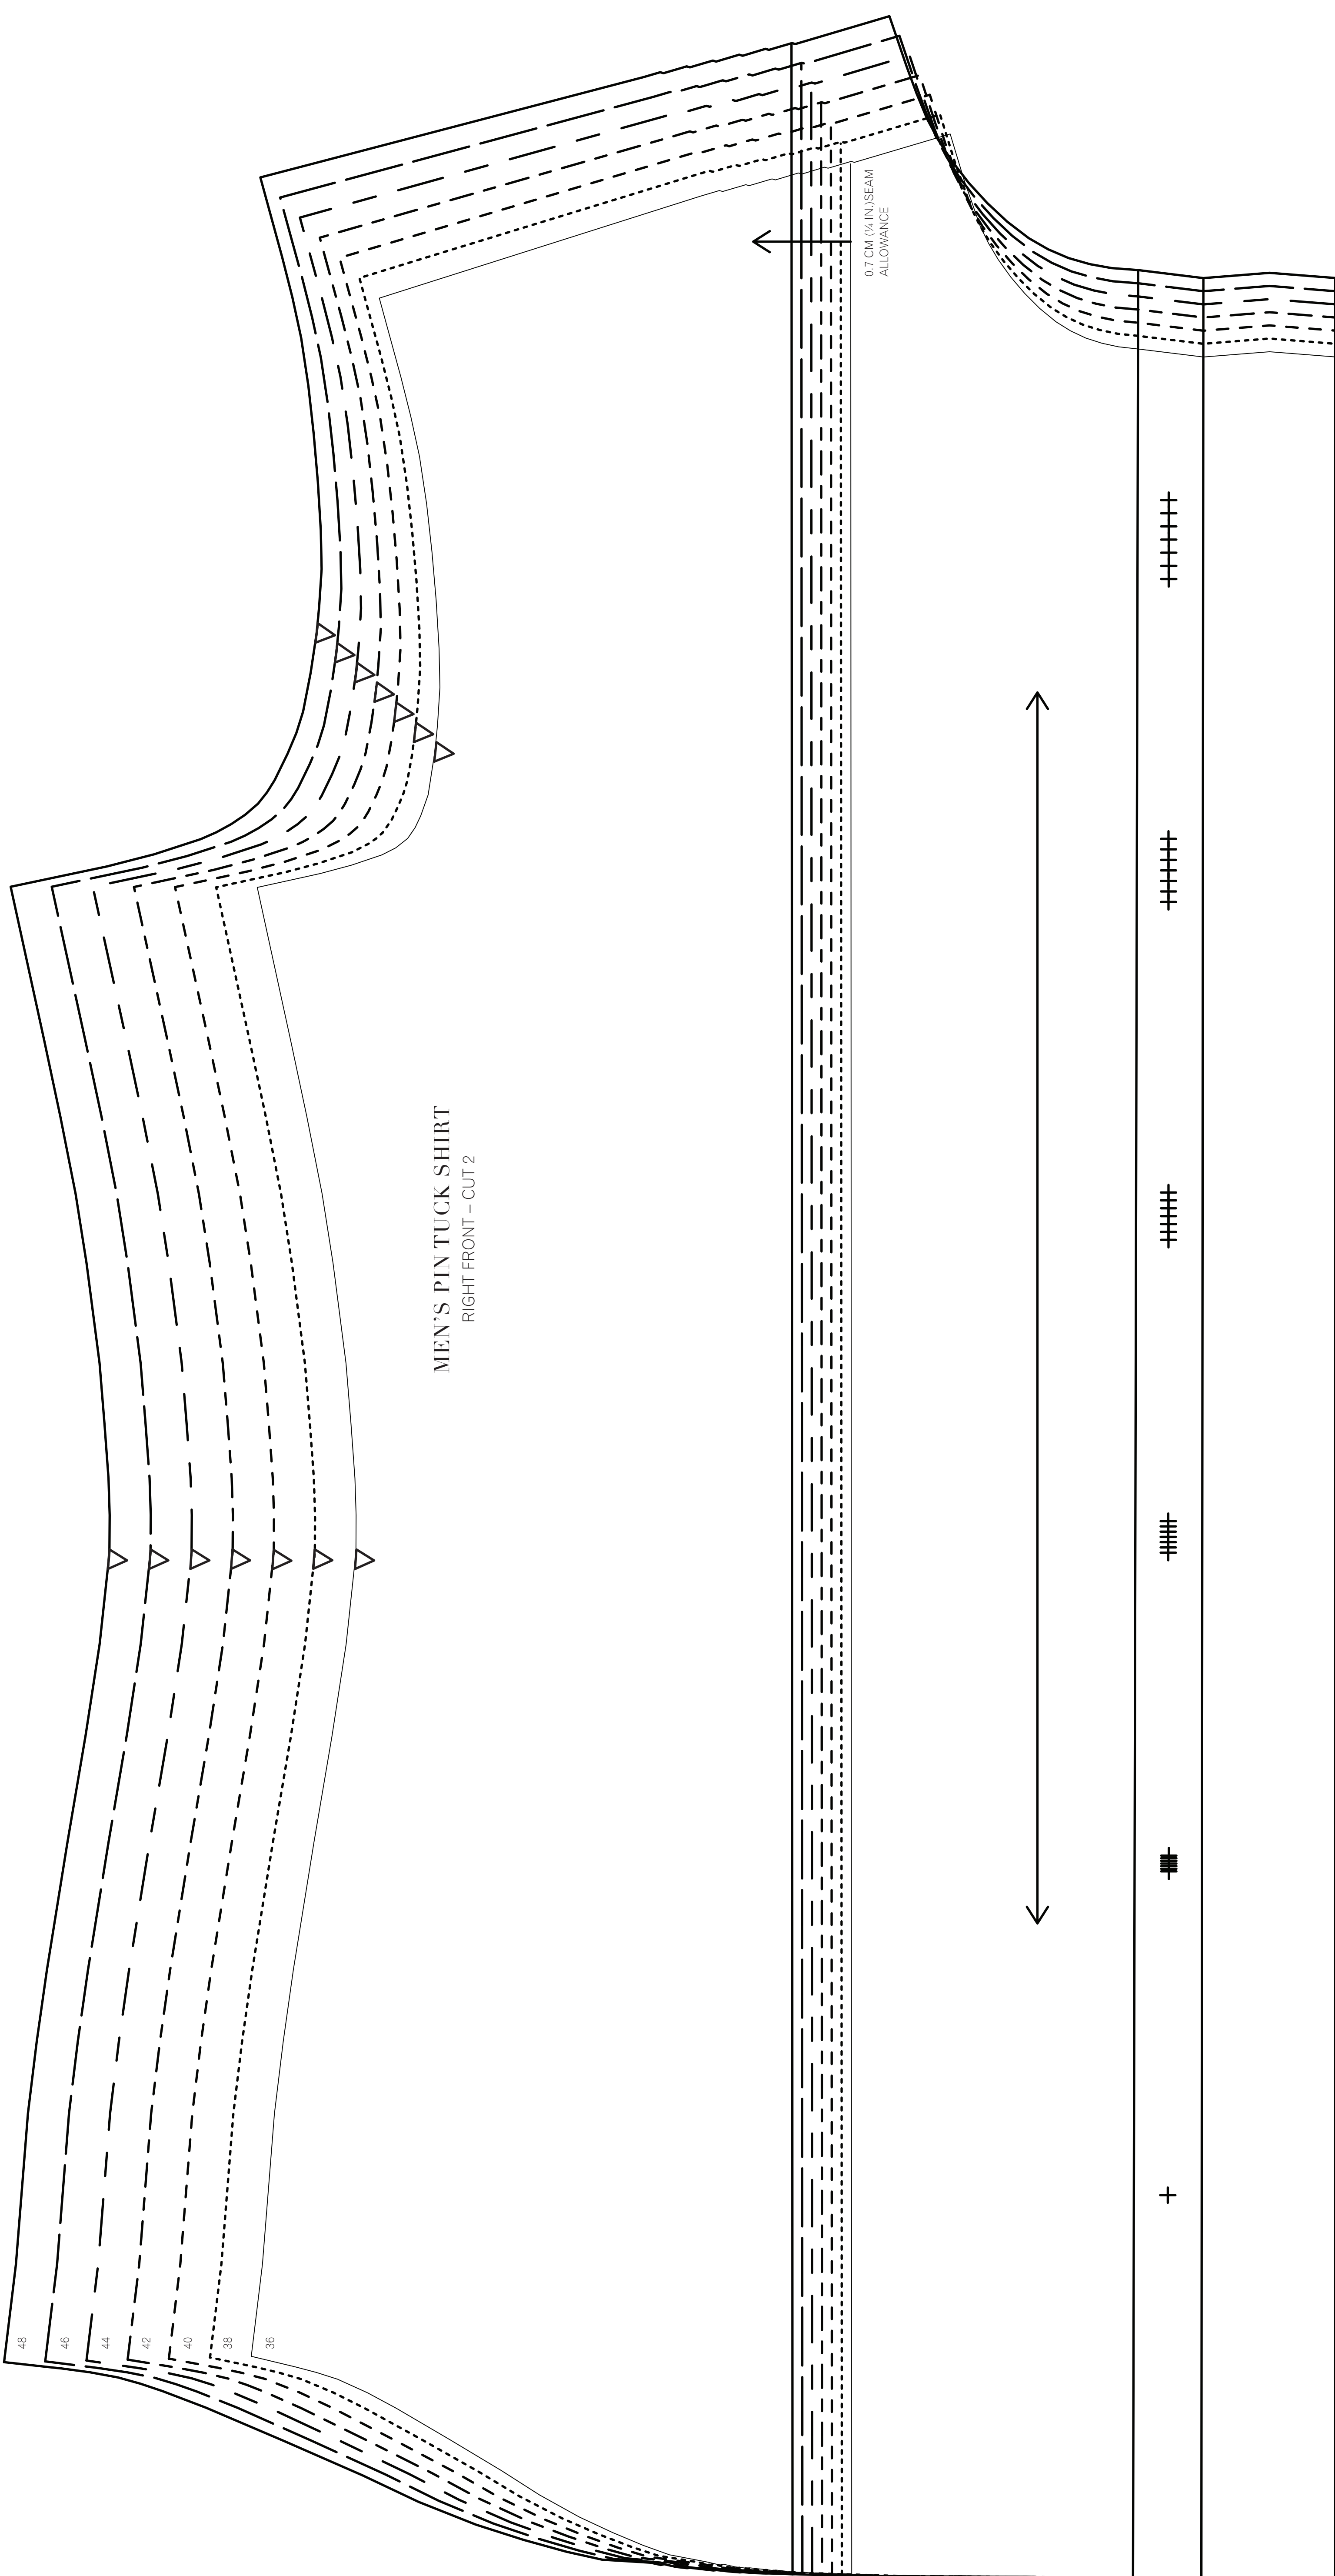

MEN'S PIN TUCK SHIRT
RIGHT FRONT - CUT 2