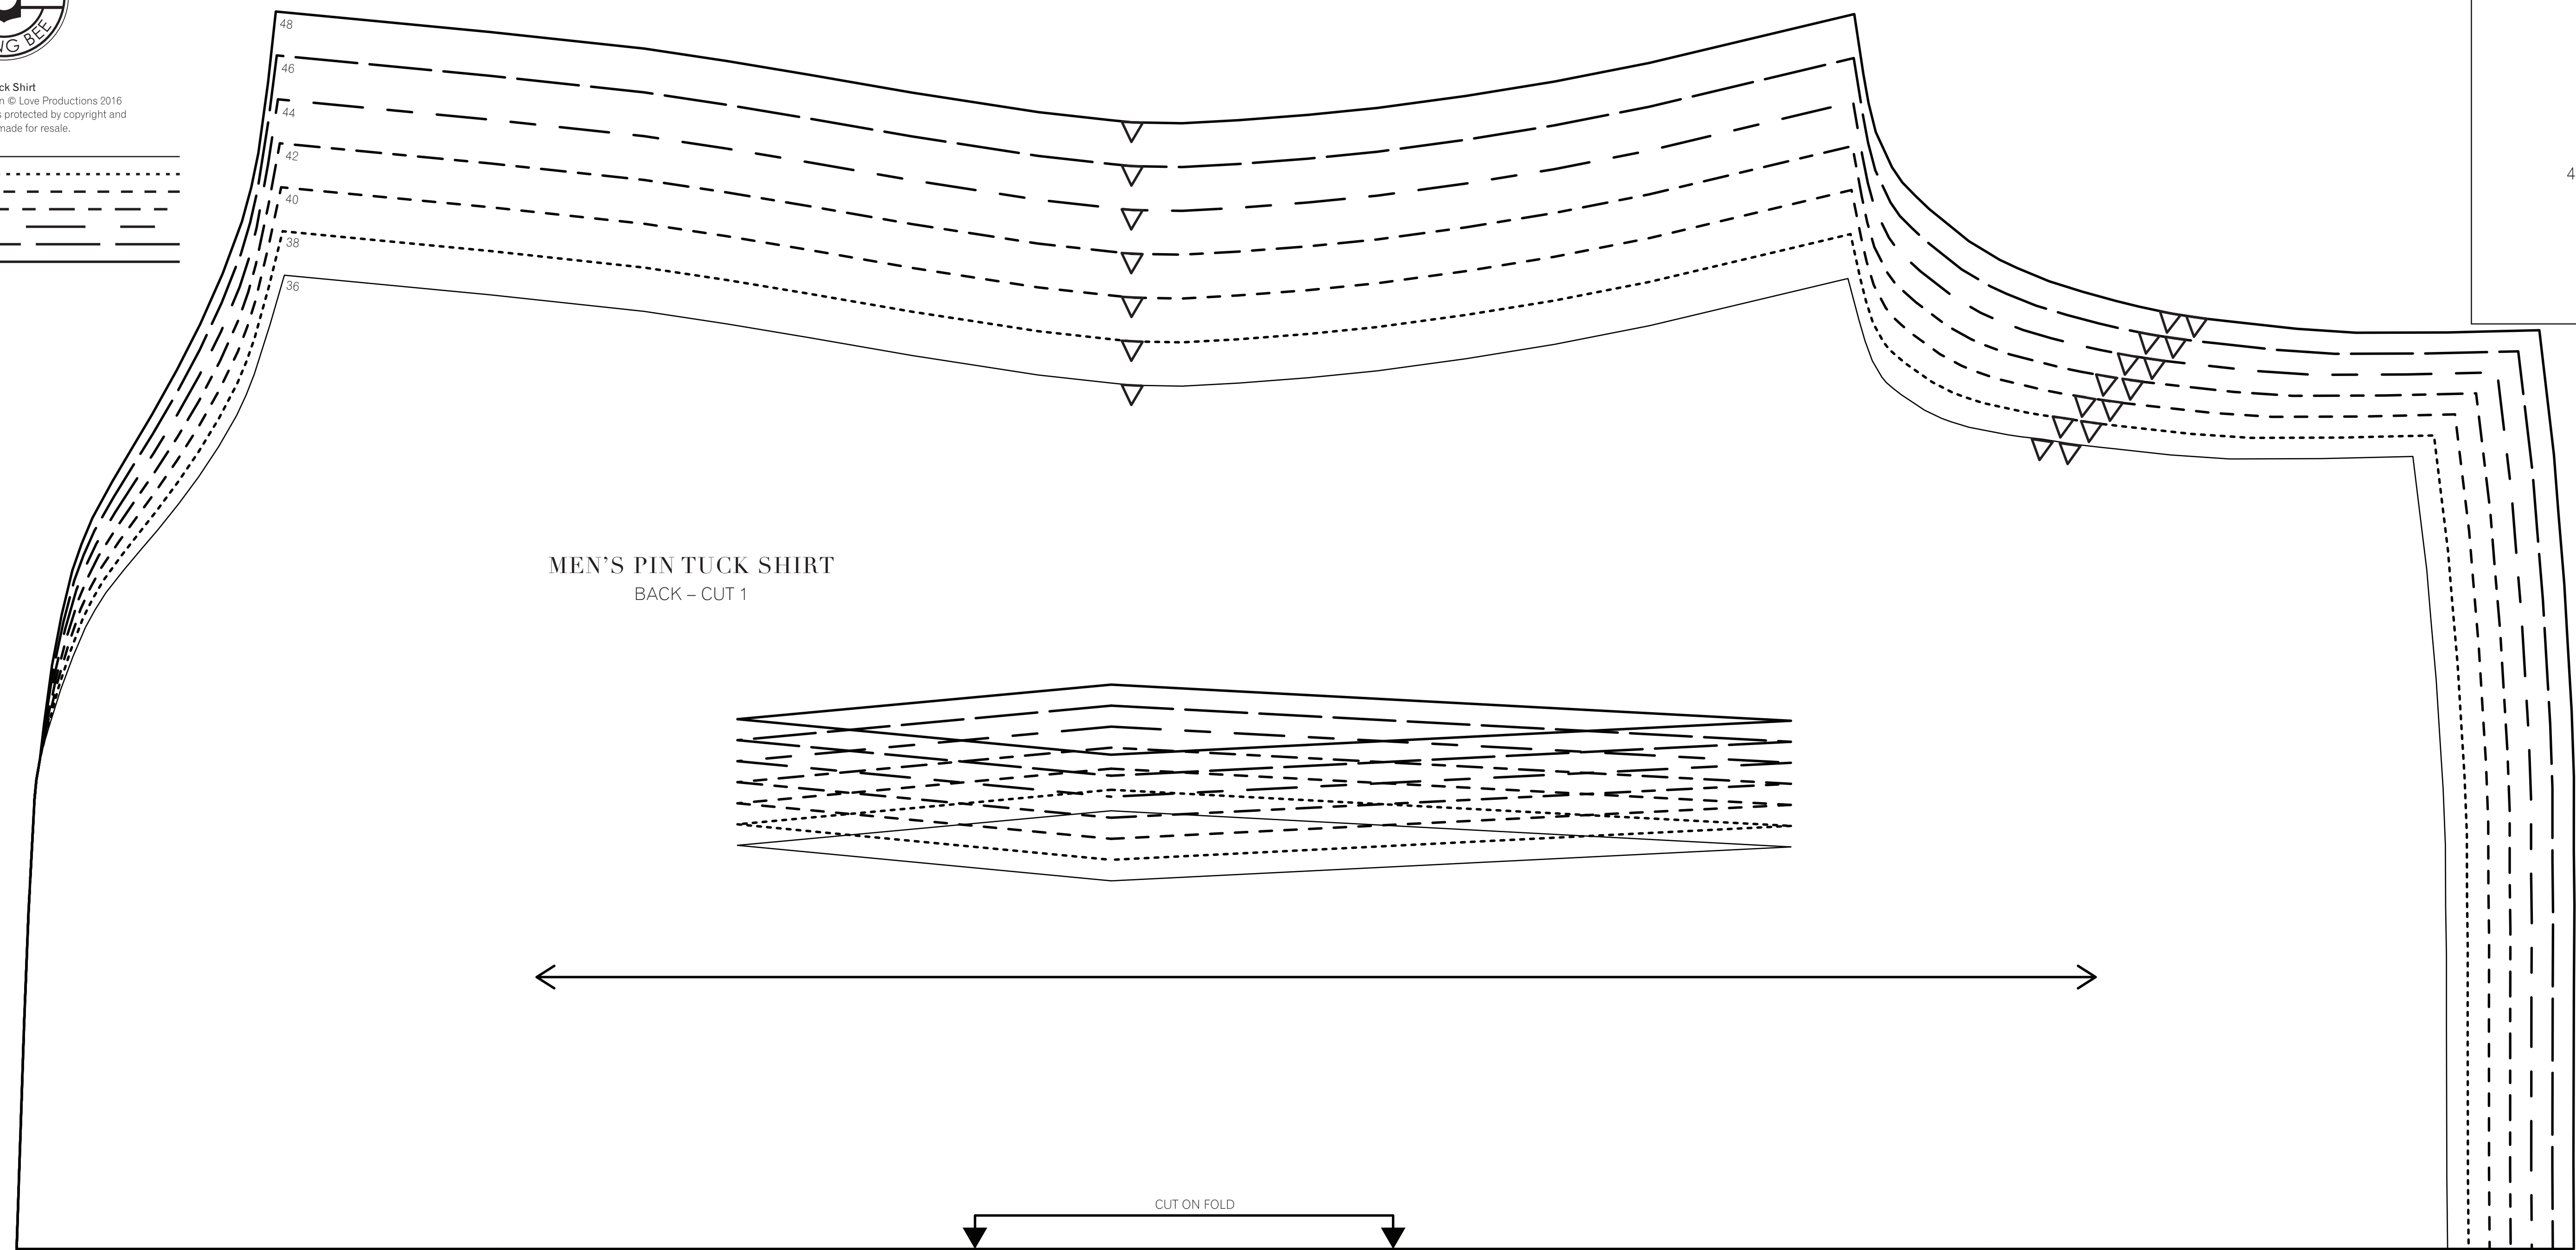

TEST SQUARE
10cm x 10cm
4 inches x 4 inches

MEN'S PIN TUCK SHIRT
BACK - CUT 1