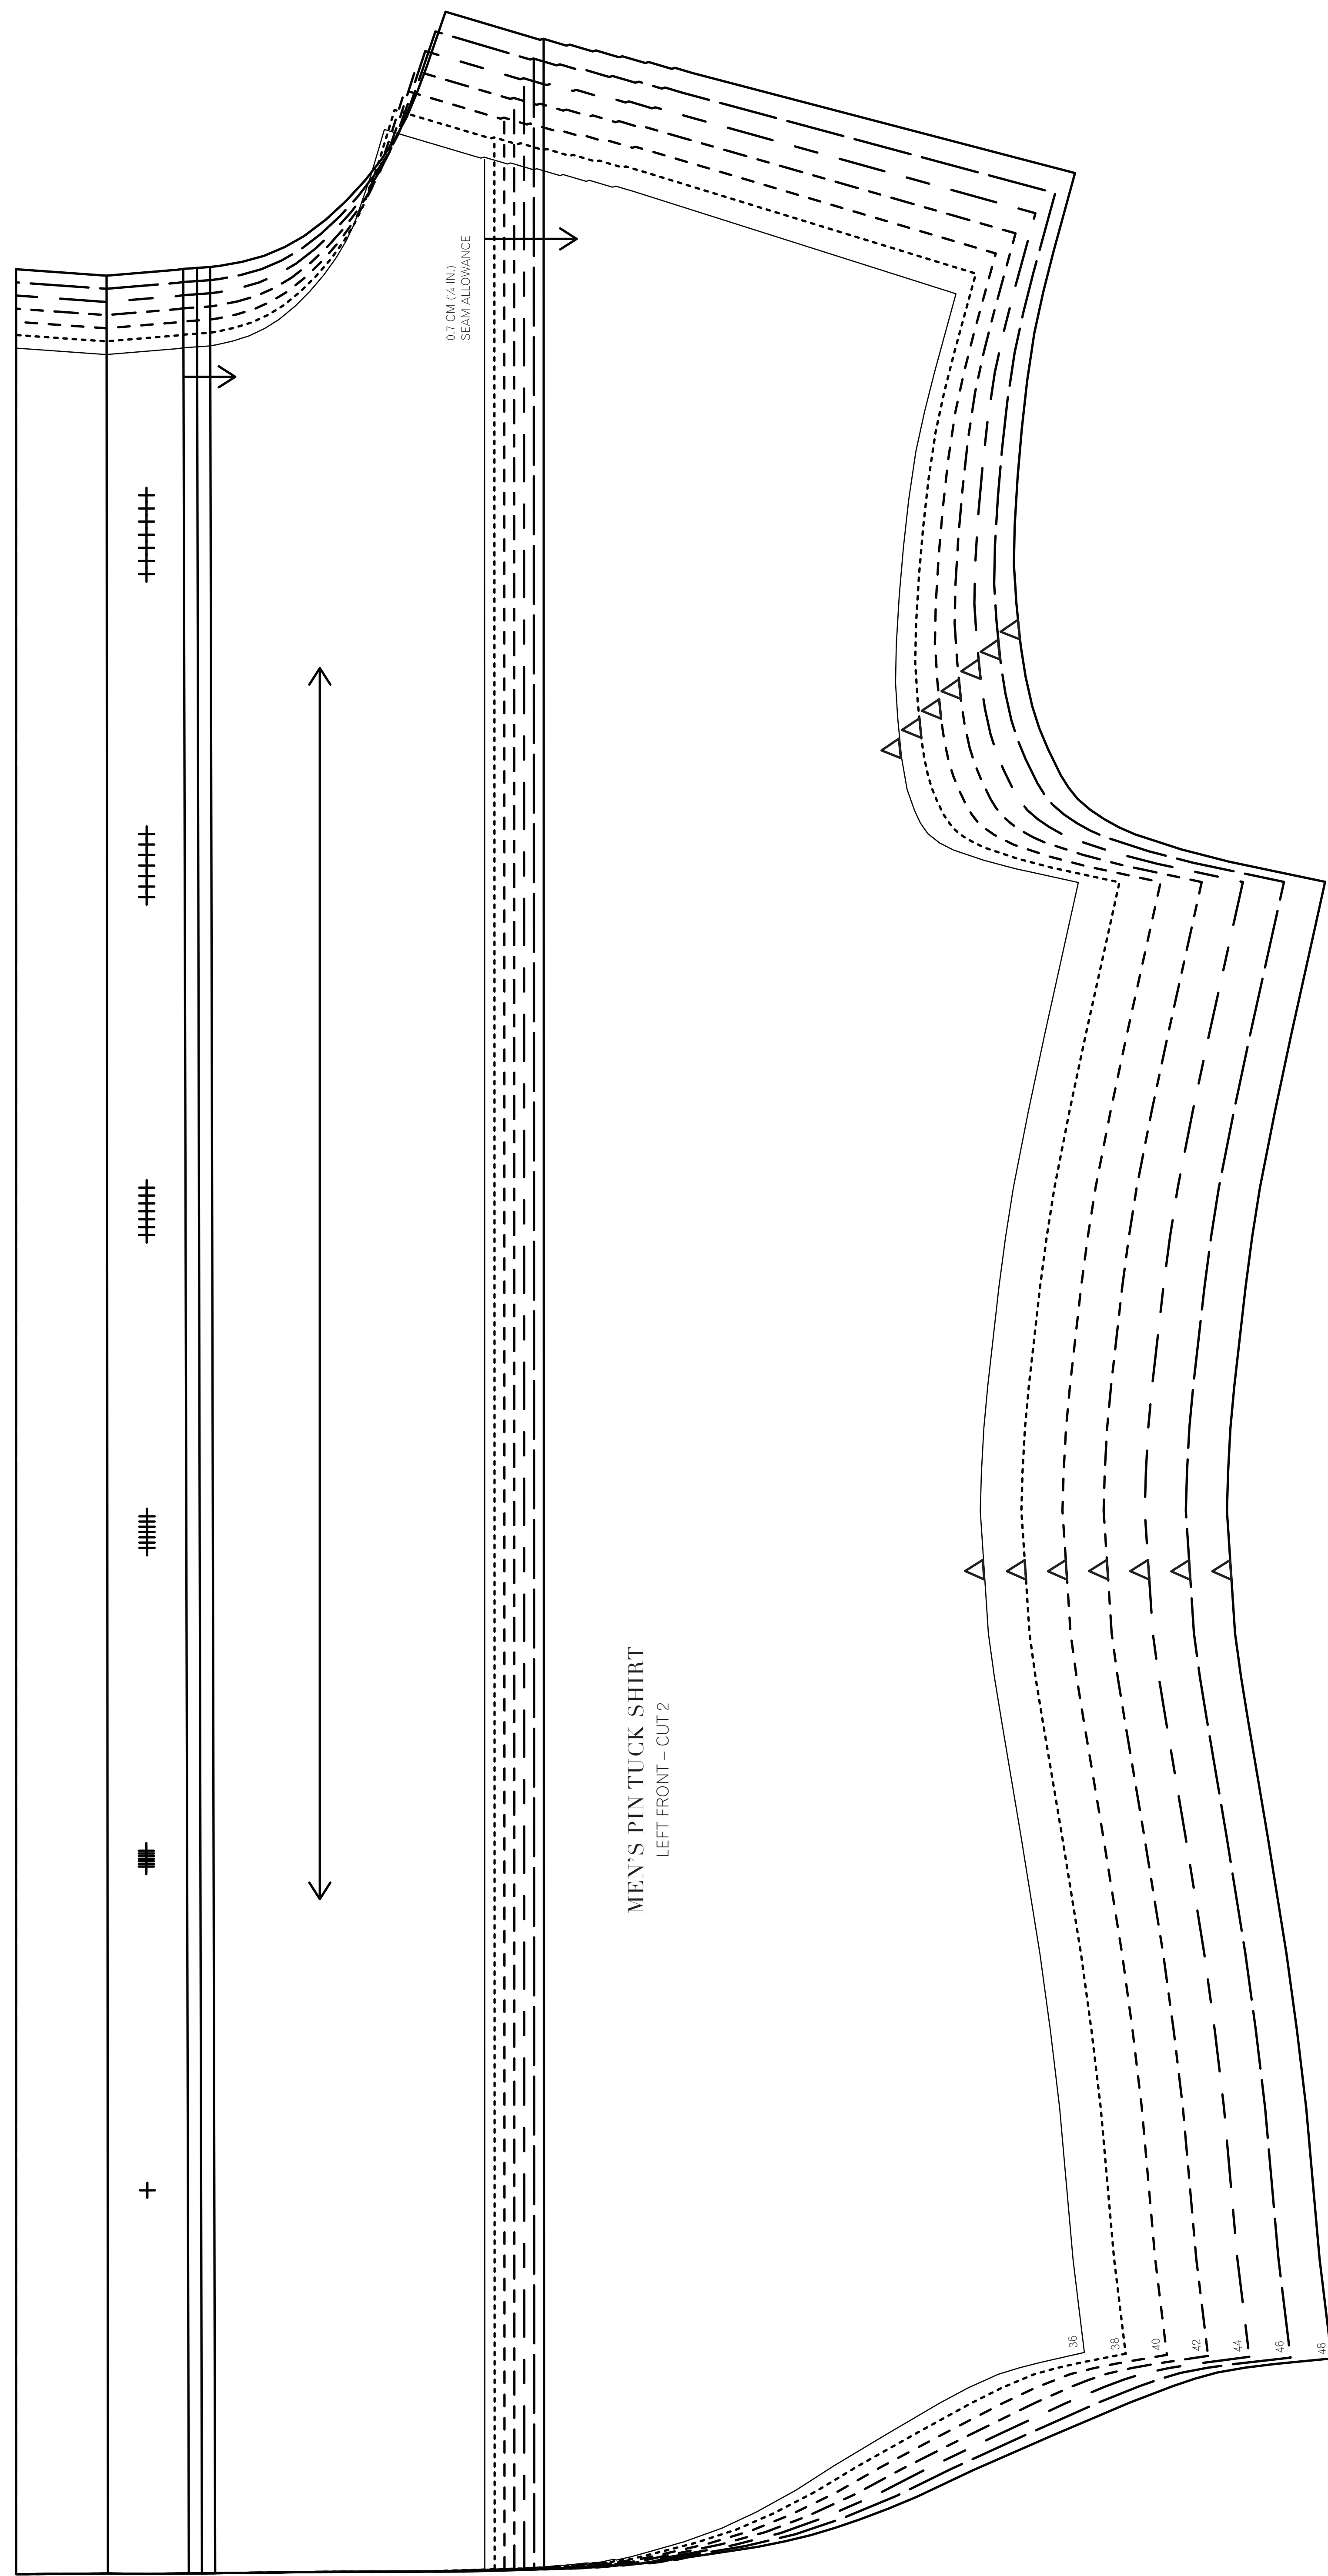

MEN'S PIN TUCK SHIRT
LEFT FRONT - CUT 2