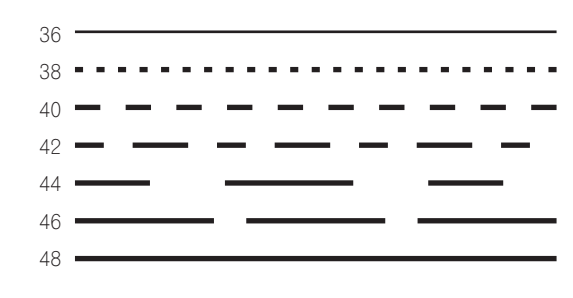

TEST SQUARE
10cm x 10cm
4 inches x 4 inches